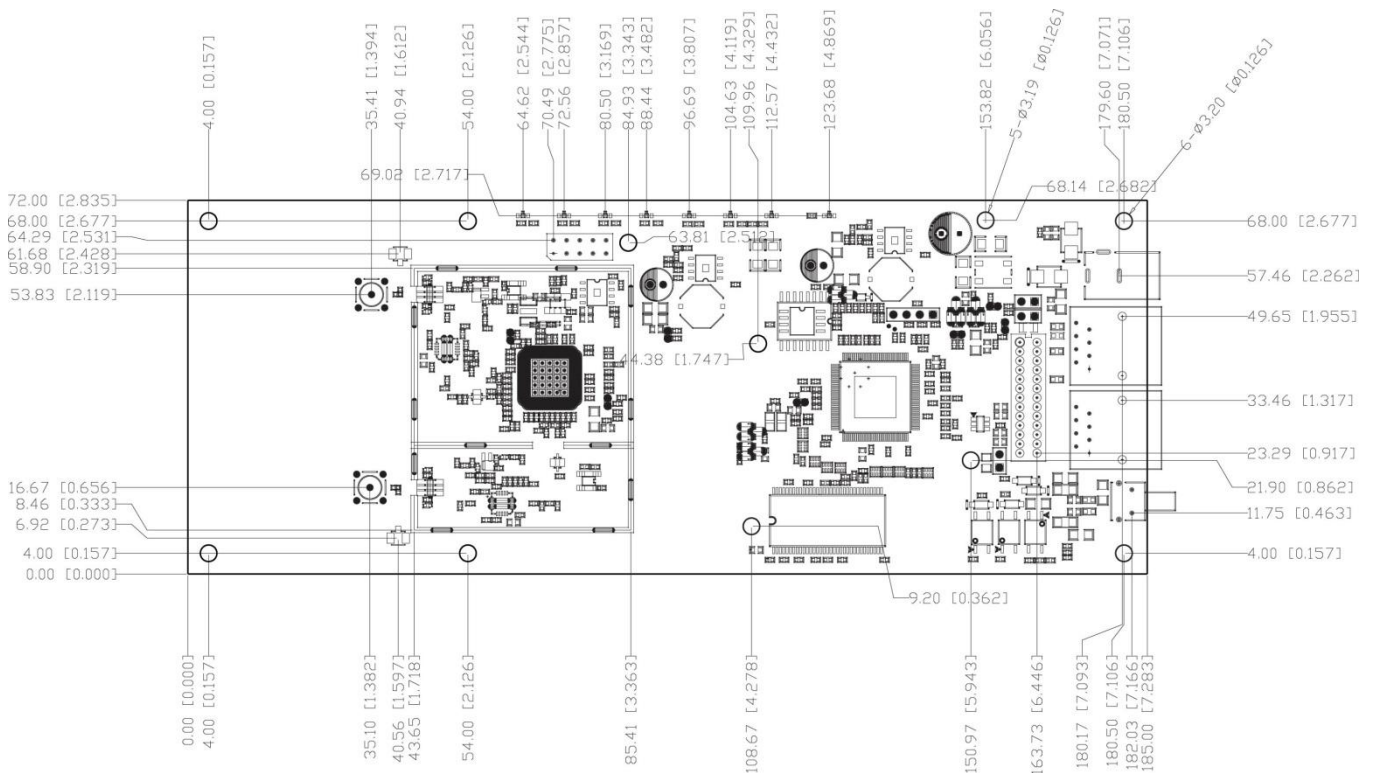

## 802.11an 2x2 Long-Range Outdoor MIMO AP/CPE

### Specifications:

CPU	Atheros AR7240					
Flash	8MB					
RAM	32MB					
Interface	2 x RJ45 & 1x Reset					
LED	Power / WLAN / WAN / LAN / Signal Strength					
Output Power (dBm)	802.11a	6Mbps	29 ± 2		24Mbps	29 ± 2
		9Mbps	29 ± 2		36Mbps	27 ± 2
		12Mbps	29 ± 2		48Mbps	25 ± 2
		18Mbps	29 ± 2		54Mbps	24 ± 2
	802.11n	MCS0	29 ± 2			
		MCS3	29 ± 2			
		MCS8	29 ± 2			
		MCS9	29 ± 2			
		MCS12	28 ± 2			
		MCS15	23 ± 2			
Sensitivity (dB)	802.11a	6Mbps	-92		24Mbps	-81
		9Mbps	-89		36Mbps	-78
		12Mbps	-86		48Mbps	-75
		18Mbps	-83		54Mbps	-73
	802.11n	MCS0	-94			
		MCS3	-87			
		MCS8	-93			
		MCS9	-91			
		MCS12	-82			
		MCS15	-73			
Operation Mode	AP	Client	WISP	WDS Bridge		
Software	Site Survey Bandwidth Control SNMP v1/v2 support adjustable output power Distance Adjustment Radius (802.1x)					
UART	Pin 1: Vcc3.3v	Pin 2: UART RX	Pin 3: UART TX	Pin 4: GND		
Size			Weight			
Power Supply	PoE 18V/1 A					